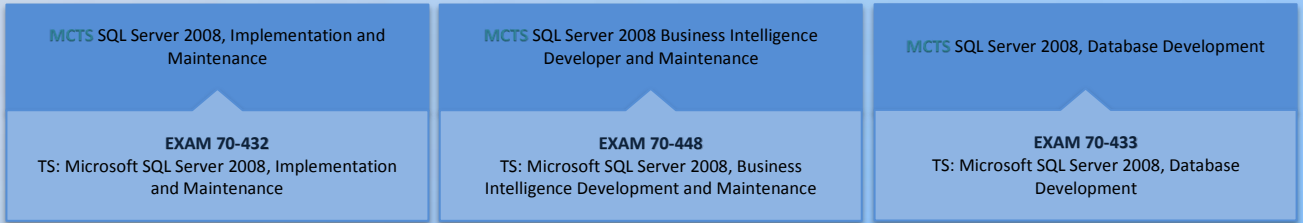

## SQL Server 2008

Sertifikavimo keliai

Reikalingos sertifikacijos  Reikalingi egzaminai

PATHS TO MCITP

PATHS TO MCTS

UPGRADE PATHS

Pasiruošimas egzaminams:

Egzaminas	Kursai
<b>70-432:</b> TS: Microsoft SQL Server 2008, Implementation and Maintenance	<b>6231:</b> Maintaining a Microsoft SQL Server 2008 Database <b>6232:</b> Implementing a Microsoft SQL Server 2008 Database
<b>70-433:</b> TS: Microsoft SQL Server 2008, Database Development	<b>6232:</b> Implementing a Microsoft SQL Server 2008 Database <b>2778:</b> Writing Queries Using Microsoft SQL Server 2008 Transact-SQL <b>6231:</b> Maintaining a Microsoft SQL Server 2008 Database
<b>70-448:</b> TS: Microsoft SQL Server 2008, Business Intelligence Development and Maintenance	<b>6234:</b> Implementing and Maintaining Microsoft SQL Server 2008 Analysis Services <b>6235:</b> Implementing and Maintaining Microsoft SQL Server 2008 Integration Services <b>6236:</b> Implementing and Maintaining Microsoft SQL Server 2008 Reporting Services
<b>70-450</b> PRO: Designing, Optimizing and Maintaining a Database Administrative Solution Using Microsoft SQL Server 2008	<b>50400:</b> Designing, Optimizing, and Maintaining a Database Administrative Solution for Microsoft SQL Server 2008
<b>70-451:</b> PRO: Designing Database Solutions and Data Access Using Microsoft SQL Server 2008	<b>50401:</b> Designing and Optimizing Database Solutions with Microsoft SQL Server 2008
<b>70-452:</b> PRO: Designing a Business Intelligence Infrastructure Using Microsoft SQL Server 2008	<b>50399:</b> Designing a Business Intelligence Solution with Microsoft SQL Server