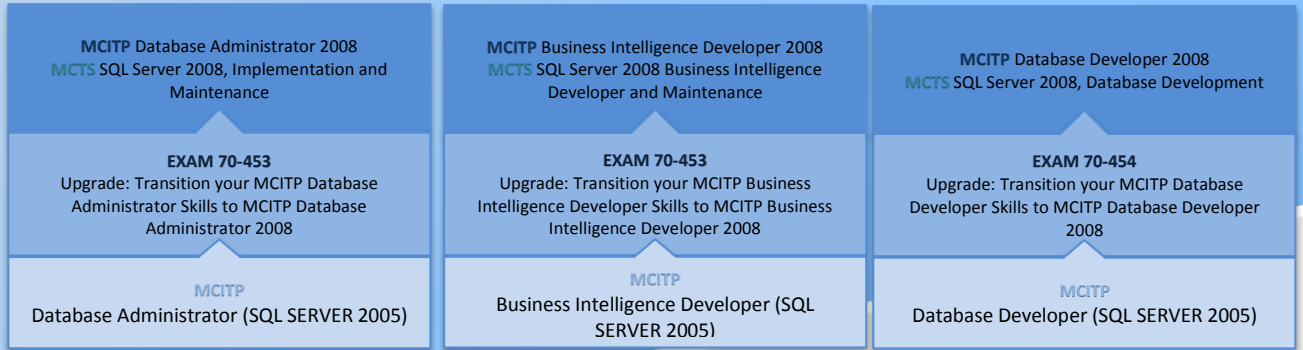

## SQL Server 2008

Sertifikavimo keliai

Reikalingos sertifikacijos  Reikalingi egzaminai

PATHS TO MCITP

PATHS TO MCTS

UPGRADE PATHS

Pasiruošimas egzaminams:

Egzaminas	Kursai
<b>70-432:</b> TS: Microsoft SQL Server 2008, Implementation and Maintenance	<b>6231:</b> Maintaining a Microsoft SQL Server 2008 Database <b>6232:</b> Implementing a Microsoft SQL Server 2008 Database
<b>70-433:</b> TS: Microsoft SQL Server 2008, Database Development	<b>6232:</b> Implementing a Microsoft SQL Server 2008 Database <b>2778:</b> Writing Queries Using Microsoft SQL Server 2008 Transact-SQL <b>6231:</b> Maintaining a Microsoft SQL Server 2008 Database
<b>70-448:</b> TS: Microsoft SQL Server 2008, Business Intelligence Development and Maintenance	<b>6234:</b> Implementing and Maintaining Microsoft SQL Server 2008 Analysis Services <b>6235:</b> Implementing and Maintaining Microsoft SQL Server 2008 Integration Services <b>6236:</b> Implementing and Maintaining Microsoft SQL Server 2008 Reporting Services
<b>70-450</b> PRO: Designing, Optimizing and Maintaining a Database Administrative Solution Using Microsoft SQL Server 2008	<b>50400:</b> Designing, Optimizing, and Maintaining a Database Administrative Solution for Microsoft SQL Server 2008
<b>70-451:</b> PRO: Designing Database Solutions and Data Access Using Microsoft SQL Server 2008	<b>50401:</b> Designing and Optimizing Database Solutions with Microsoft SQL Server 2008
<b>70-452:</b> PRO: Designing a Business Intelligence Infrastructure Using Microsoft SQL Server 2008	<b>50399:</b> Designing a Business Intelligence Solution with Microsoft SQL Server