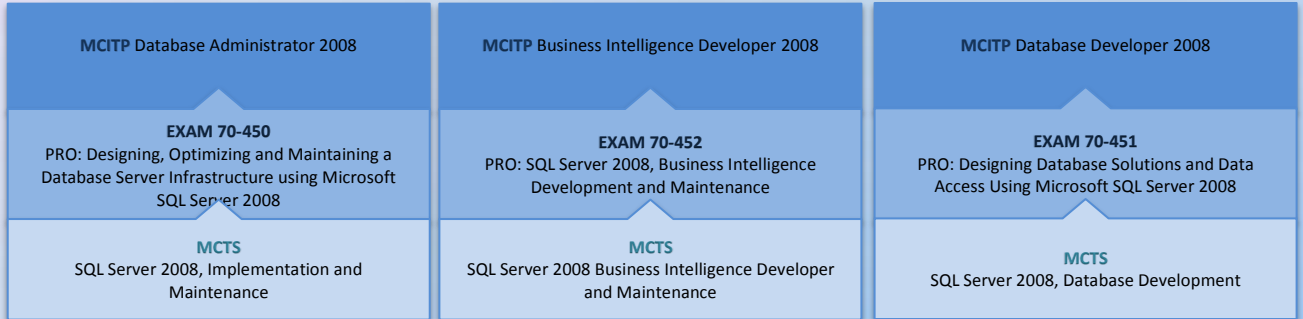

## SQL Server 2008

Sertifikavimo keliai

Reikalingos sertifikacijos  Reikalingi egzaminai

PATHS TO MCITP

PATHS TO MCTS

UPGRADE PATHS

Pasiruošimas egzaminams:

Egzaminas	Kursai
<b>70-432:</b> TS: Microsoft SQL Server 2008, Implementation and Maintenance	<b>6231:</b> Maintaining a Microsoft SQL Server 2008 Database <b>6232:</b> Implementing a Microsoft SQL Server 2008 Database
<b>70-433:</b> TS: Microsoft SQL Server 2008, Database Development	<b>6232:</b> Implementing a Microsoft SQL Server 2008 Database <b>2778:</b> Writing Queries Using Microsoft SQL Server 2008 Transact-SQL <b>6231:</b> Maintaining a Microsoft SQL Server 2008 Database
<b>70-448:</b> TS: Microsoft SQL Server 2008, Business Intelligence Development and Maintenance	<b>6234:</b> Implementing and Maintaining Microsoft SQL Server 2008 Analysis Services <b>6235:</b> Implementing and Maintaining Microsoft SQL Server 2008 Integration Services <b>6236:</b> Implementing and Maintaining Microsoft SQL Server 2008 Reporting Services
<b>70-450</b> PRO: Designing, Optimizing and Maintaining a Database Administrative Solution Using Microsoft SQL Server 2008	<b>50400:</b> Designing, Optimizing, and Maintaining a Database Administrative Solution for Microsoft SQL Server 2008
<b>70-451:</b> PRO: Designing Database Solutions and Data Access Using Microsoft SQL Server 2008	<b>50401:</b> Designing and Optimizing Database Solutions with Microsoft SQL Server 2008
<b>70-452:</b> PRO: Designing a Business Intelligence Infrastructure Using Microsoft SQL Server 2008	<b>50399:</b> Designing a Business Intelligence Solution with Microsoft SQL Server