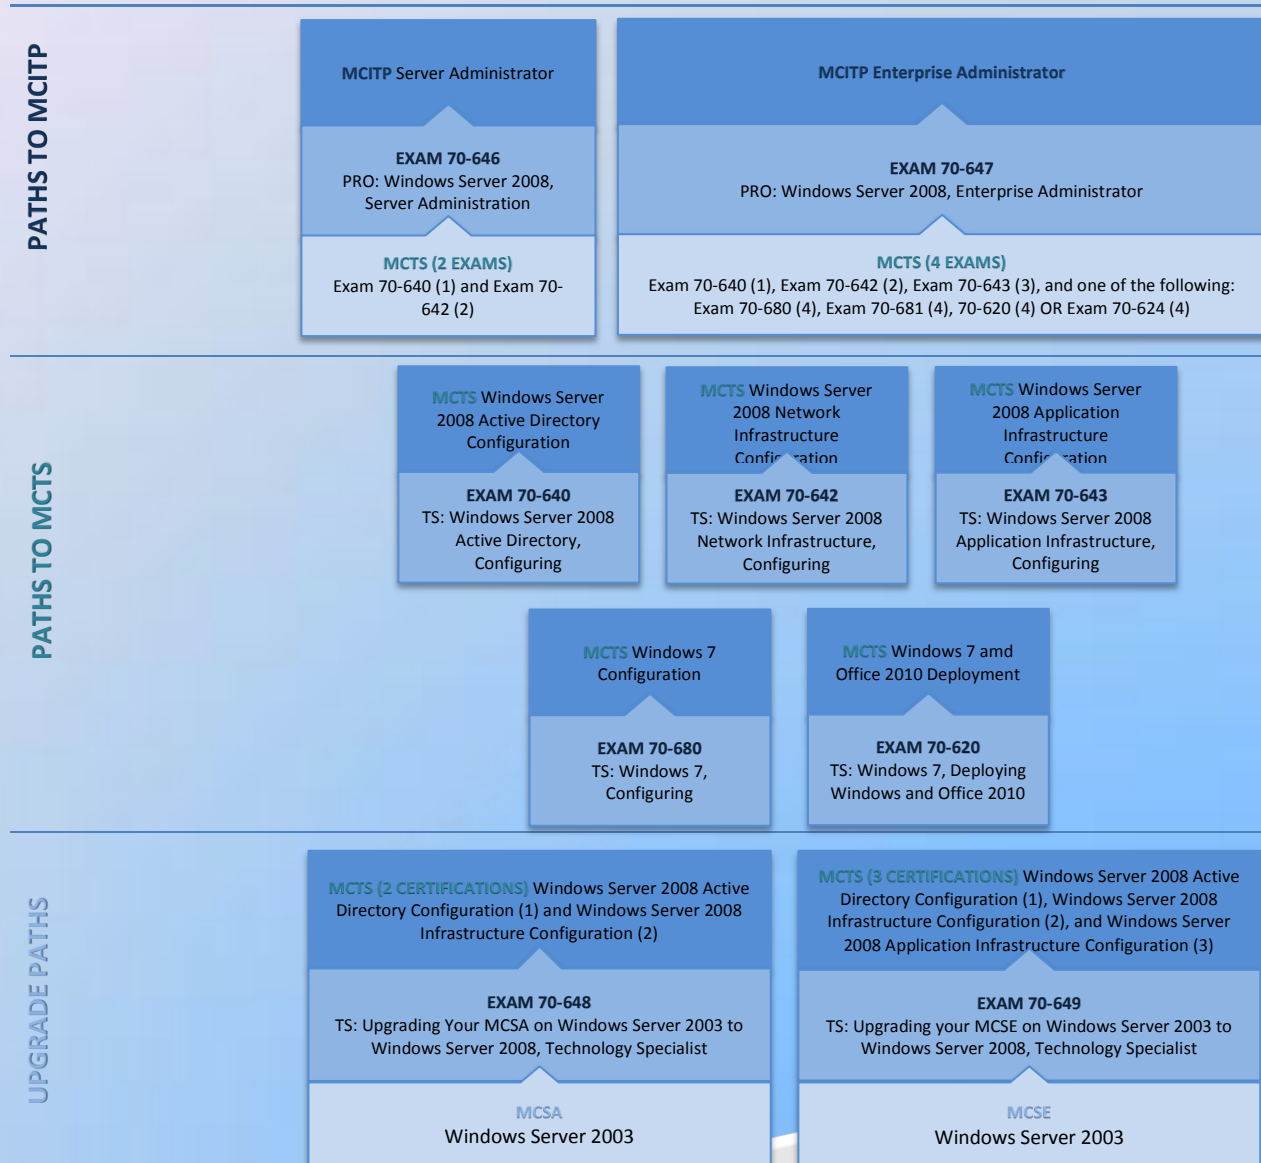

# Windows Server 2008

Reikalingos sertifikacijos
  Reikalingi egzaminai

Pasiruošimas egzaminams:

Egzaminas	Kursai
<p><b>70-640:</b> TS: Windows Server 2008 Active Directory, Configuring</p>	<p><b>6425C:</b> Configuring and Troubleshooting Windows Server 2008 Active Directory Domain Services <i>AND</i>  <b>6426C:</b> Configuring and Troubleshooting Identity and Access Solutions with Windows Server 2008 Active Directory <i>OR</i>  <b>6419B:</b> Configuring, Managing, and Maintaining Windows Server 2008-based Servers</p>
<p><b>70-642:</b> TS: Windows Server 2008 Network Infrastructure, Configuring</p>	<p><b>6421B:</b> Configuring and Troubleshooting a Windows Server 2008 Network Infrastructure <i>OR</i>  <b>6419B:</b> Configuring, Managing, and Maintaining Windows Server 2008-based Servers</p>
<p><b>70-643:</b> TS: Windows Server 2008 Applications Infrastructure, Configuring</p>	<p><b>6418C:</b> Deploying Windows Server 2008 <i>AND</i>  <b>6427A:</b> Configuring and Troubleshooting Internet Information Services in Windows Server 2008 <i>AND</i>  <b>6428A:</b> Configuring and Troubleshooting Windows Server 2008 Terminal Services</p>
<p><b>70-646:</b> PRO: Windows Server 2008, Server Administrator</p>	<p><b>6433A:</b> Planning and Implementing Windows Server 2008 <i>OR</i>  <b>6419B:</b> Configuring, Managing, and Maintaining Windows Server 2008-based Servers <i>PLUS</i>  <b>10325A:</b> Automating Administration with Windows PowerShell 2.0</p>
<p><b>70-647:</b> PRO: Windows Server 2008, Enterprise Administrator</p>	<p><b>6435B:</b> Designing a Windows Server 2008 Network Infrastructure <i>AND</i>  <b>6436B:</b> Designing a Windows Server 2008 Active Directory Infrastructure and Services <i>AND</i>  <b>6437A:</b> Designing a Windows Server 2008 Applications Infrastructure</p>
<p><b>70-648:</b> TS Upgrading Your MCSA on Windows Server 2003 to Windows Server 2008</p>	<p><b>6416D:</b> Updating Your Windows Server 2003 Technology Skills to Windows Server 2008</p>
<p><b>70-649:</b> TS: Upgrading Your MCSE on Windows Server 2003 to Windows Server 2008</p>	<p><b>6416D:</b> Updating Your Windows Server 2003 Technology Skills to Windows Server 2008</p>