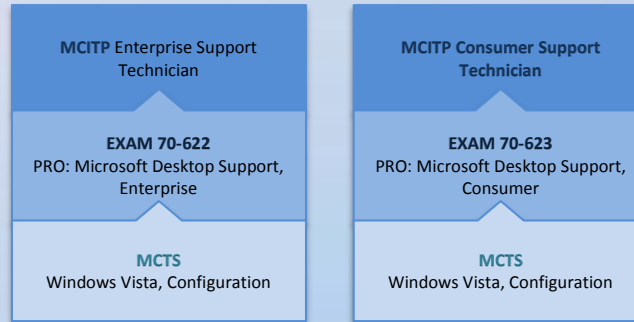

Windows Vista

Sertifikavimo keliai

Reikalingos sertifikacijos

Reikalingi egzaminai

PATHS TO MCITP

PATHS TO MCTS

UPGRADE PATHS

Pasiruošimas egzaminams:

Egzaminas	Kursai
70-620: TS: Configuring Windows Vista Client	5117A: Installing, Configuring, Troubleshooting, and Maintaining Windows Vista
70-622: PRO: Microsoft Desktop Support, Enterprise	5118B: Supporting Windows Vista and Applications in the Enterprise
70-623: PRO: Microsoft Desktop Support, Consumer	
70-682: PRO: Upgrading to Windows 7 MCITP Enterprise Desktop Support Technician	50331C: Windows 7, Enterprise Desktop Support Technician